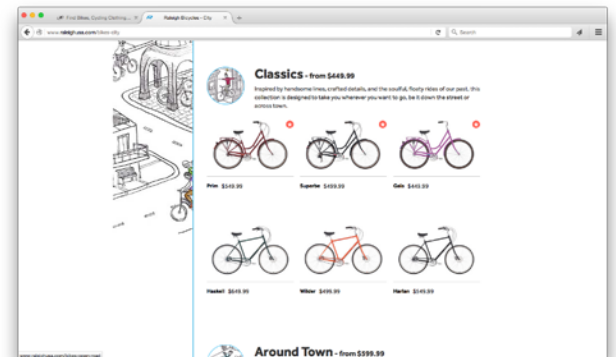

Trek

Performance

Raleigh

Trek

- Main header includes logo, dropdown menu with 5 options (Bikes, Equipment, Apparel, Inside Trek and Travel), Cart
- Large slider image advertising new Trek models for sale
- *See the bikes* link below slider opens “Cyclocross” page (Bikes > Road > Cyclocross).
- Clicking on “Bikes” from main page dropdown menu calls up 4 categories (Road Bikes, Mountain Bikes, City Bikes and Collections). The first 3 categories include subcategories for product lines.
- The category titles, subcategory titles and product lines are all clickable links leading to corresponding pages.
- The pages for these categories include: a description below the title, a list of filters to define the search and a sortable list of search results in the category with a photo of the model, its title, lowest price and available colors.
- Clicking on model links to dedicated page with tech specs, more photos and purchasing options.

Raleigh

- Homepage features scrolling handrawn illustration with messages. Viewing all bike categories calls up the illustration as a menu: hovering over sections of drawing reveals 3 options (Bikes for the City, Bikes for the Open Road, Bikes for the Dirt)
- 5 dropdown options under “Bikes” in homepage upper navigation (City, Open Road, Dirt, Youth, View all Categories).
- Clicking on first 3 options calls up page with a video promotion from Raleigh, emphasizing the company’s focus on quality over trends or flashiness.
- Scrolling down bike category pages: organized into sections based on use, not brand (i.e. Classics, Around Town, Neighborhood, Ebikes, Youth).
- Bike models organized by picture in profile, then list name and price. Clicking on item calls up page with name, price, large image, comparison option, recommended size and other bikes in series.